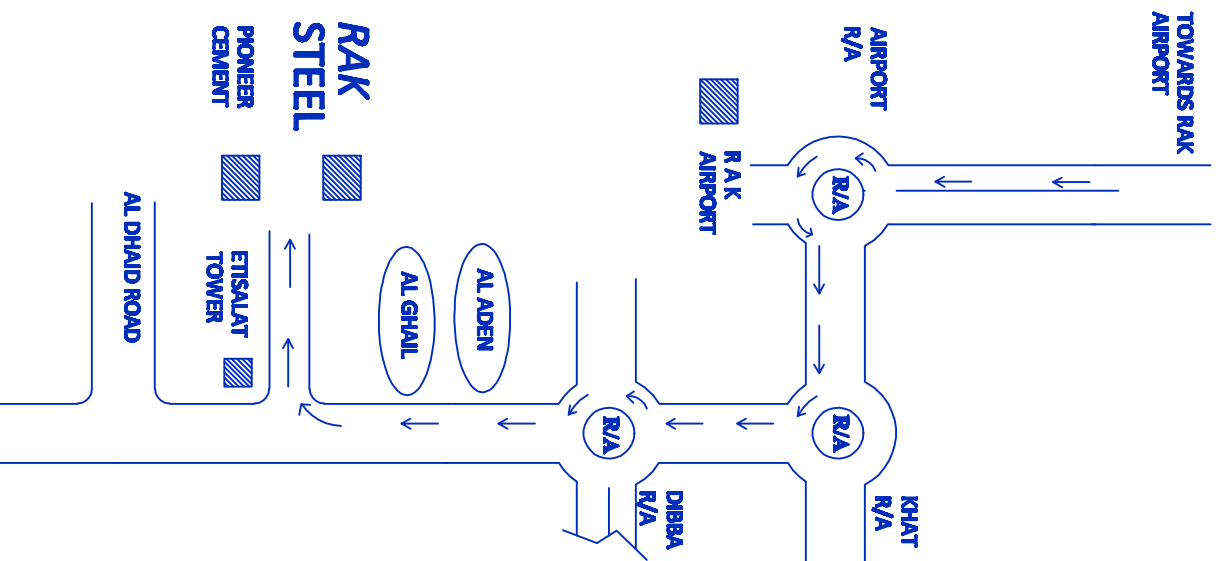

RAK STEEL ROUTE MAP [RAS AL KHAIMAH TO RAK STEEL]

RAK STEEL L.L.C, Alghail, P.O.BOX 6578, Ras Al Khaimah, UAE. TEL: +971 7 2585459 , FAX: +971 7 2585465,
Website: www.raksteel.com

DESCRIPTION

- 1) Take the Left at RAK Airport R/A
- 2) Take right at Khat R/A
- 3) Come straight towards FUJ/DXB/SJU at Dibba R/A
- 4) Cross Aden & Al Ghail villages
- 5) Take a right towards RAK STEEL/ PIONEER CEMENT (approx 2km from Al Ghail)